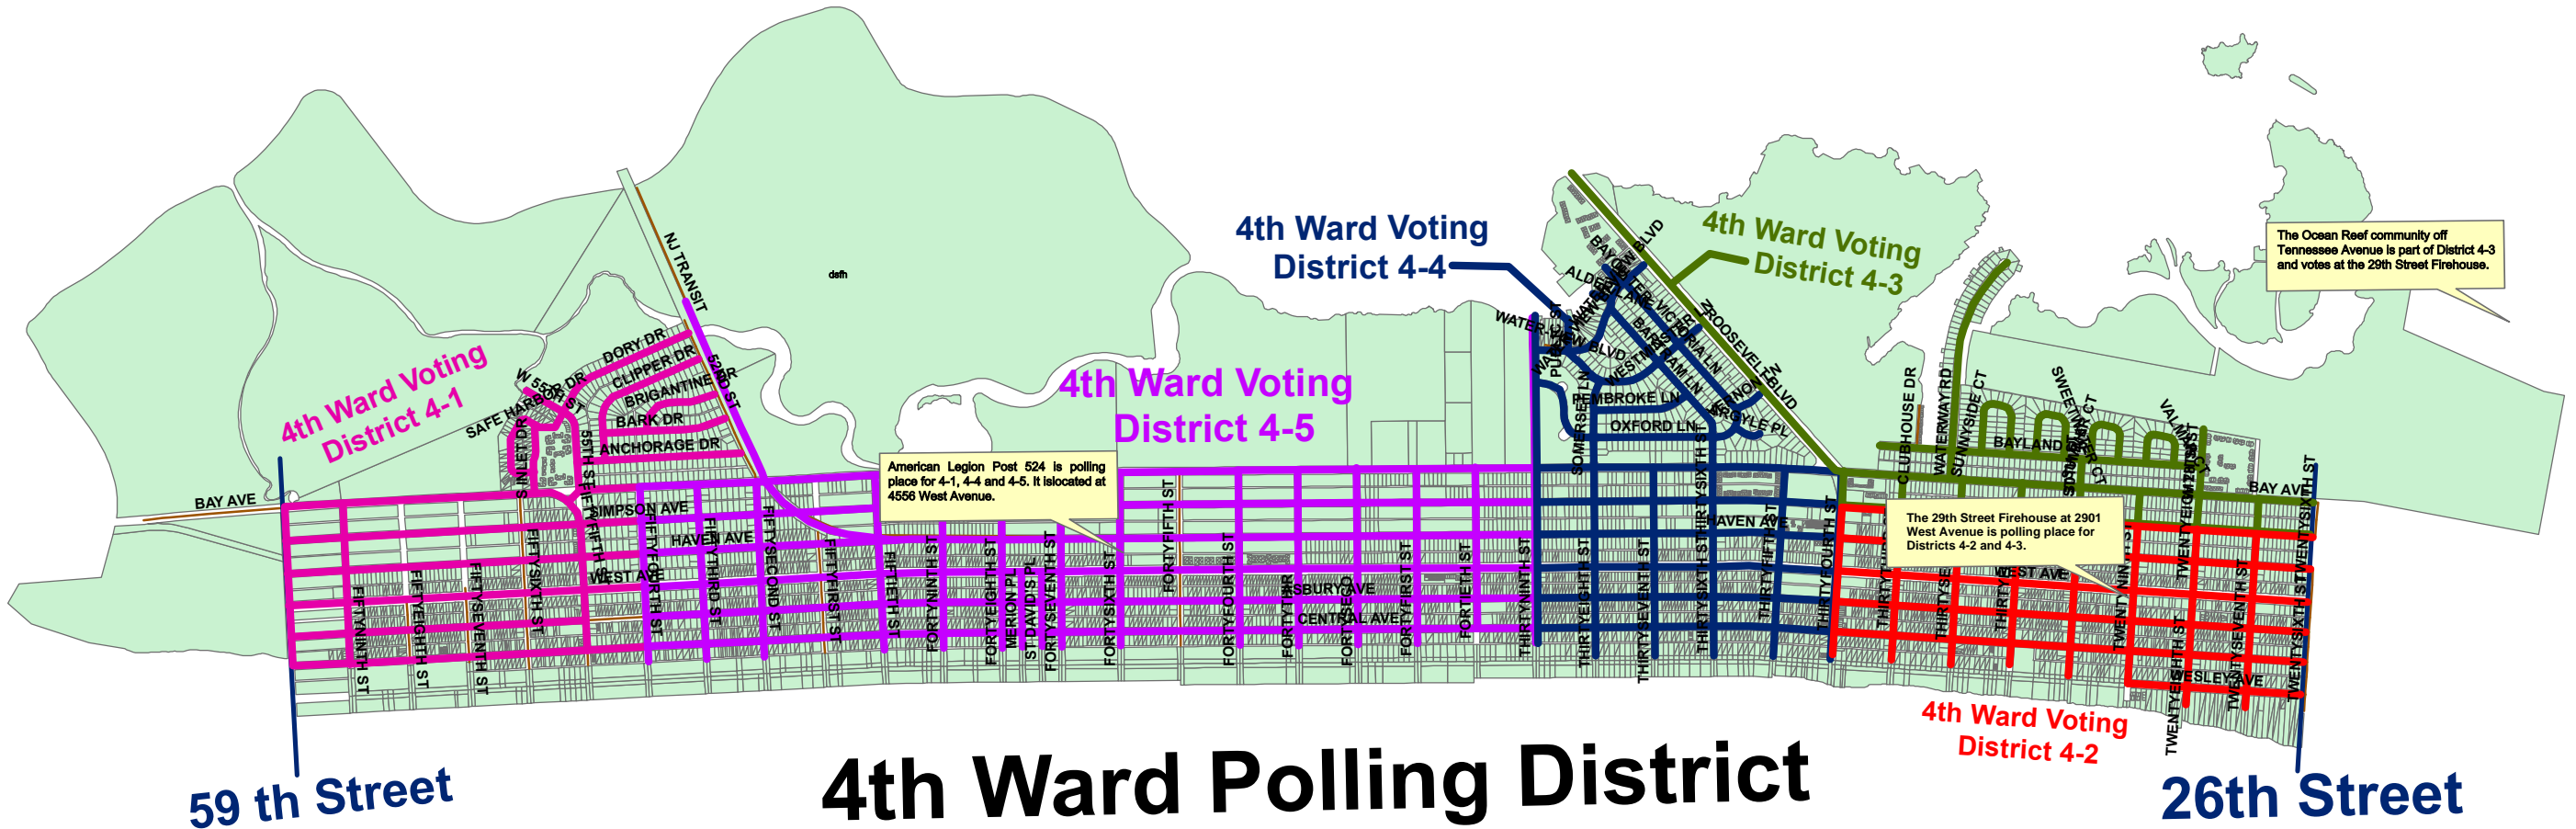

City of Ocean City, NJ 08226
 1st Ward Voting District Map of Polling Locations

2nd Ward Voting District 2-1

2nd Ward Voting District 2-3

2nd Ward Voting District 2-5

2nd Ward Voting District
The 2nd Ward Voting District extends from the South side of 4th St. to the North side of 12th St.
2nd Ward Polling Places

1. Polling Place, 2-1, & 2-5 are located in the 8th St. Recreation Center
2. Polling Place, 2-2, 2-3, & 2-4 are located in the Sports & Civic Center, 6th & Boardwalk

2nd Ward Voting District 2-2

**SPORTS & CIVIC CENTER
6TH & BOARDWALK
2ND WARD POLLING PLACE
POLLING LOCATIONS
2-2, 2-3, 2-4**

**City of Ocean City, NJ 08226
2nd Ward Voting District Polling Locations**

4th Ward Polling District

The Fourth Ward extends from the south side of 26th Street to 59th Street and includes the Ocean Reef neighborhood off Tennessee Avenue. Polling places are at the American Legion Morvay-Miley-Cruise Post 524 (4-1, 4-4 and 4-5) at 4556 West Avenue and the 29th Street Firehouse at 2901 West Avenue (4-2 and 4-3).