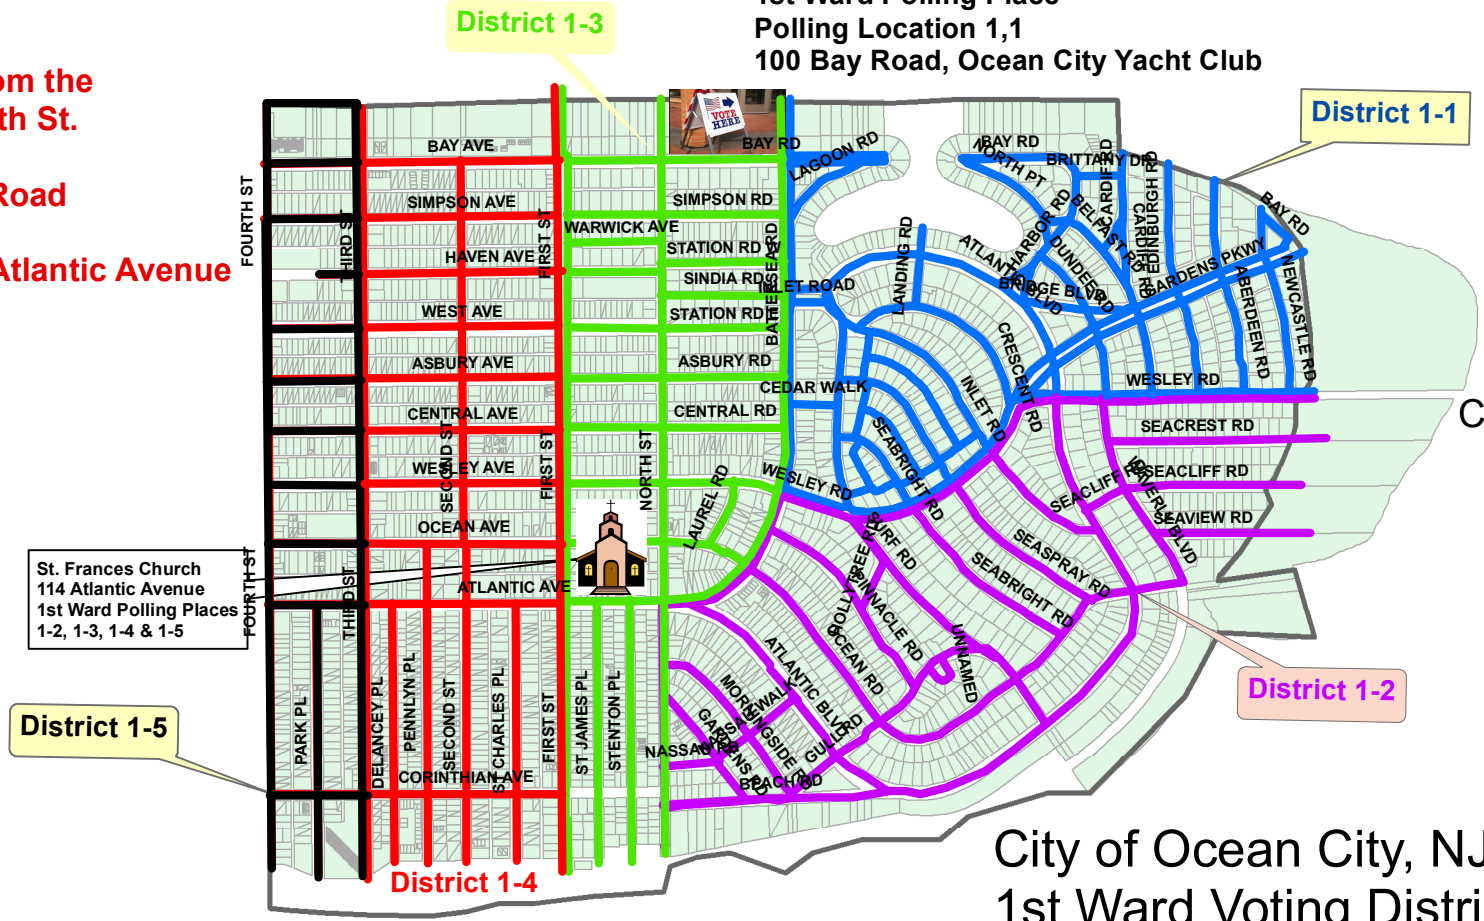

City of Ocean City, NJ 08226 Voting Districts & Polling Locations

1st Ward Voting District
 The 1st ward voting district extends from the Longport Bridge to the North side of 4th St.

1st Ward Polling Places

1. Ocean City Yacht Club, 100 Bay Road
Polling Place 1-1
2. St. Frances Cabrini Church, 114 Atlantic Avenue
Polling Places, 1-2, 1-3, 1-4 & 1-5

1st Ward Polling Place
 Polling Location 1,1
 100 Bay Road, Ocean City Yacht Club

- Color Code Voting Districts**
1. Blue Outline Represents Voting District 1-1
 2. Purple Outline Represents Voting District 1-2
 3. Green Outline Represents Voting District 1-3
 4. Red Outline Represents Voting District 1-4
 5. Black Outline Represents Voting District 1-5

City of Ocean City, NJ 08226
 1st Ward Voting District Map of Polling Locations

2nd Ward Voting District 2-1

2nd Ward Voting District 2-3

2nd Ward Voting District 2-5

2nd Ward Voting District
The 2nd Ward Voting District extends from the South side of 4th St. to the North side of 12th St.
2nd Ward Polling Places