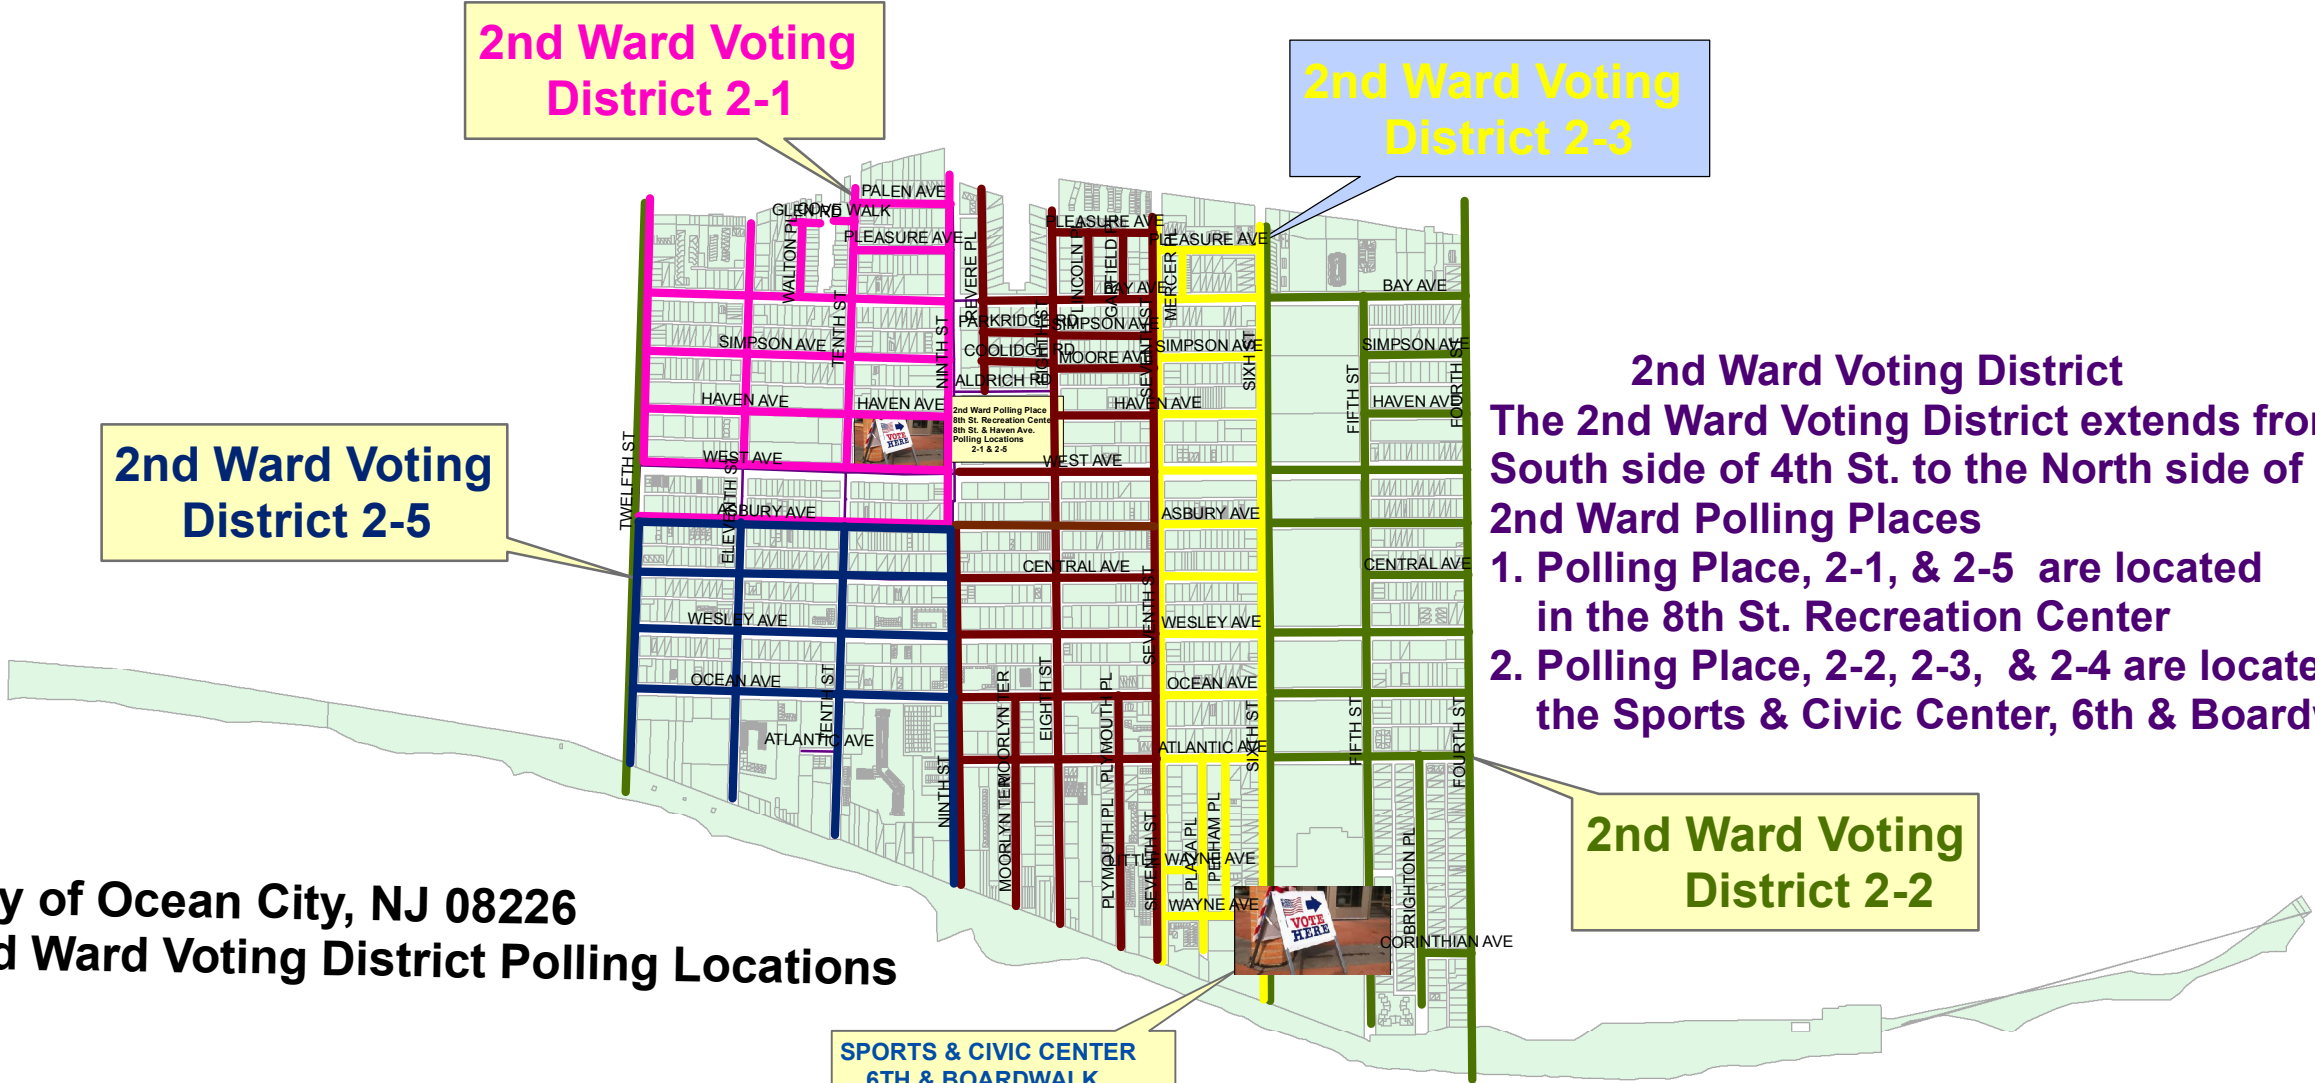

2nd Ward Voting District 2-1

2nd Ward Voting District 2-3

2nd Ward Voting District 2-5

2nd Ward Voting District
The 2nd Ward Voting District extends from the South side of 4th St. to the North side of 12th St.
2nd Ward Polling Places

1. Polling Place, 2-1, & 2-5 are located in the 8th St. Recreation Center
2. Polling Place, 2-2, 2-3, & 2-4 are located in the Sports & Civic Center, 6th & Boardwalk

2nd Ward Voting District 2-2

**SPORTS & CIVIC CENTER
6TH & BOARDWALK
2ND WARD POLLING PLACE
POLLING LOCATIONS
2-2, 2-3, 2-4**

**City of Ocean City, NJ 08226
2nd Ward Voting District Polling Locations**